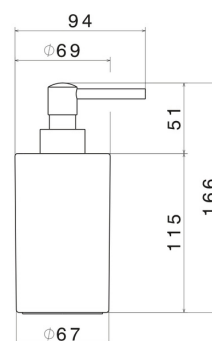

## ROUND ACCESSORIES

**67261.61.020**

Freestanding soap dispenser. Black ceramic - finish PVD Glossy Gold

PVD Glossy Gold

### TECHNICAL DRAWING

---