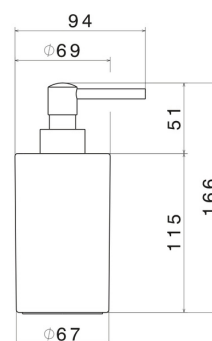

ROUND ACCESSORIES

67261.M0.070

Freestanding soap dispenser. Black ceramic - finish Titanium Satin

Titanium Satin

FEATURES

Material
Installation

Ceramic
Freestanding

TECHNICAL DRAWING