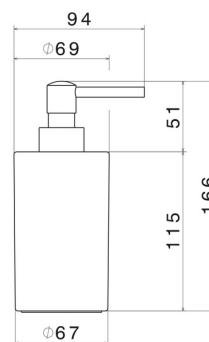

ROUND ACCESSORIES

67261.M0.071

Freestanding soap dispenser. Black ceramic - finish Gold Satin

FEATURES

Material
Installation

Ceramic
Freestanding

TECHNICAL DRAWING

ROUND ACCESSORIES