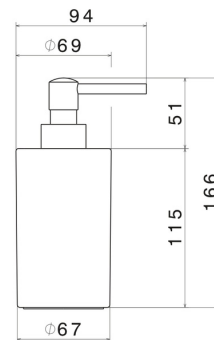

ROUND ACCESSORIES

67261.M0.075

Freestanding soap dispenser. Black ceramic - finish Copper Glossy

FEATURES

Material	Ceramic
Installation	Freestanding

TECHNICAL DRAWING

ROUND ACCESSORIES

67261.M0.075