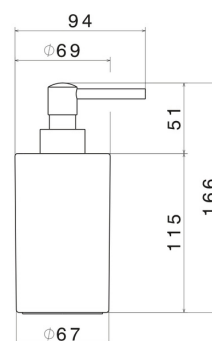

ROUND ACCESSORIES

67261.M0.077

Freestanding soap dispenser. Black ceramic - finish Carbon Satin

Carbon Satin

FEATURES

Material	Ceramic
Installation	Freestanding

TECHNICAL DRAWING

ROUND ACCESSORIES