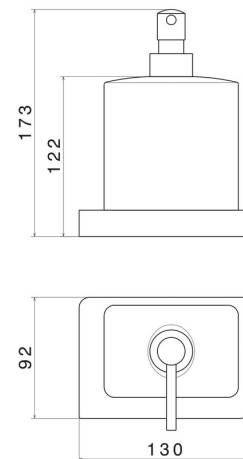

# SQUARE ACCESSORIES

**62960.01.014**

Freestanding soap dispenser. White ceramic - finish Matt White

## TECHNICAL DRAWING

---