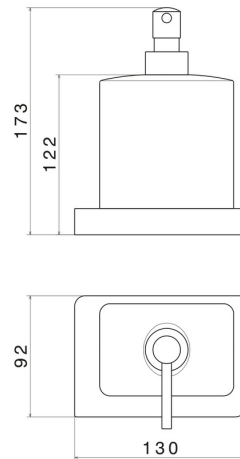

SQUARE ACCESSORIES

62960.01.093

Freestanding soap dispenser. White ceramic - finish Matt Black

FEATURES

| | |
|--------------|---------------------|
| Material | Ceramic |
| Installation | Freestanding |

TECHNICAL DRAWING

SQUARE ACCESSORIES

62960.01.093

Freestanding soap dispenser. White ceramic - finish Matt Black

AVAILABLE FINISHES

01.093

Matt Black

01.014

finish Matt White