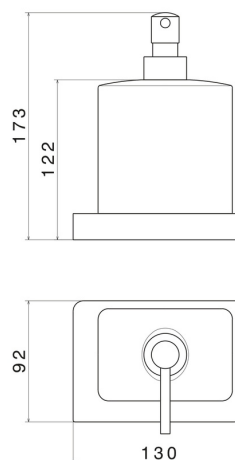

SQUARE ACCESSORIES

62960.21.018

Freestanding soap dispenser. White ceramic - finish Chrome

Chrome

FEATURES

Material
Installation

Ceramic
Freestanding

TECHNICAL DRAWING

SQUARE ACCESSORIES

62960.21.018

Freestanding soap dispenser. White ceramic - finish Chrome

AVAILABLE FINISHES

21.018

Chrome

01.014

finish Matt White