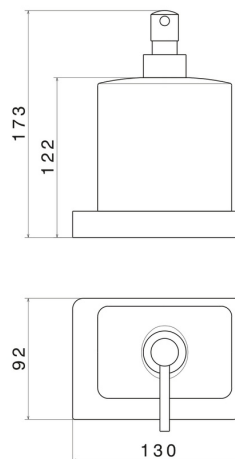

SQUARE ACCESSORIES

62960.58.061

Freestanding soap dispenser. White ceramic - finish PVD
Copper Bronze

PVD Copper Bronze

FEATURES

Material	Ceramic
Installation	Freestanding

TECHNICAL DRAWING

SQUARE ACCESSORIES

62960.58.061

Freestanding soap dispenser. White ceramic - finish PVD Copper Bronze

AVAILABLE FINISHES

58.061

PVD Copper Bronze

01.014

finish Matt White

01.093