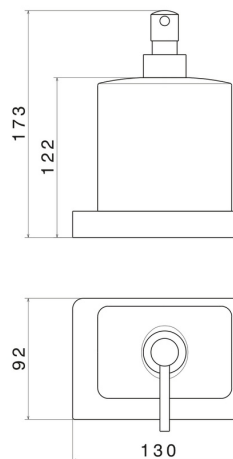

SQUARE ACCESSORIES

62960.58.063

Freestanding soap dispenser. White ceramic - finish PVD Gun Metal

PVD Gun Metal

FEATURES

Material	Ceramic
Installation	Freestanding

TECHNICAL DRAWING

SQUARE ACCESSORIES

62960.58.063

Freestanding soap dispenser. White ceramic - finish PVD Gun Metal

AVAILABLE FINISHES

58.063

PVD Gun Metal

01.014

finish Matt White

01.093