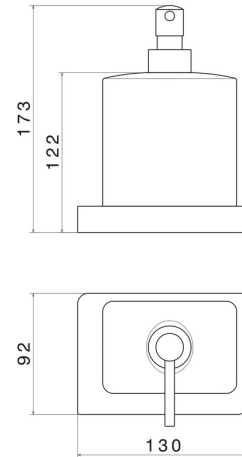

SQUARE ACCESSORIES

62960.59.064

Freestanding soap dispenser. White ceramic - finish PVD
Brushed Gun Metal

PVD Brushed Gun Metal

FEATURES

Material	Ceramic
Installation	Freestanding

TECHNICAL DRAWING

SQUARE ACCESSORIES

62960.59.064

Freestanding soap dispenser. White ceramic - finish PVD Brushed Gun Metal

AVAILABLE FINISHES

59.064

PVD Brushed Gun Metal

01.014

finish Matt White

01.093