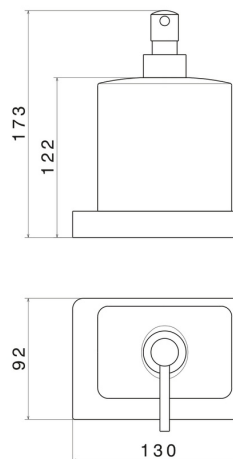

SQUARE ACCESSORIES

62960.59.066

Freestanding soap dispenser. White ceramic - finish PVD
Brushed steel

PVD Brushed steel

FEATURES

Material
Installation

Ceramic
Freestanding

TECHNICAL DRAWING

SQUARE ACCESSORIES

62960.59.066

Freestanding soap dispenser. White ceramic - finish PVD Brushed steel

AVAILABLE FINISHES

59.066

PVD Brushed steel

01.014

finish Matt White