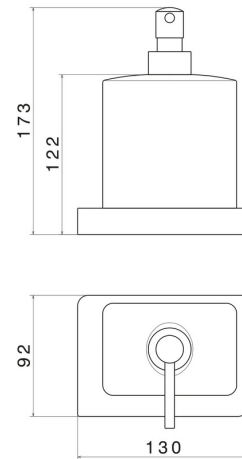

SQUARE ACCESSORIES

62960.59.067

Freestanding soap dispenser. White ceramic - finish PVD
Brushed Copper Bronze

PVD Brushed Copper Bronze

FEATURES

Material

Ceramic

Installation

Freestanding

TECHNICAL DRAWING

SQUARE ACCESSORIES

62960.59.067

Freestanding soap dispenser. White ceramic - finish PVD Brushed Copper Bronze

AVAILABLE FINISHES

59.067

PVD Brushed Copper Bronze