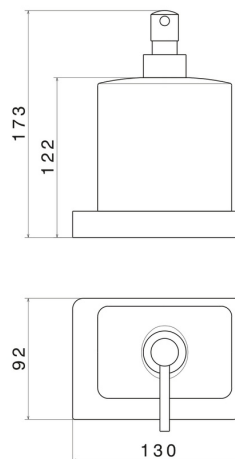

SQUARE ACCESSORIES

62960.59.097

Freestanding soap dispenser. White ceramic - finish PVD
Brushed Gold

PVD Brushed Gold

FEATURES

Material	Ceramic
Installation	Freestanding

TECHNICAL DRAWING

SQUARE ACCESSORIES

62960.59.097

Freestanding soap dispenser. White ceramic - finish PVD Brushed Gold

AVAILABLE FINISHES

59.097

PVD Brushed Gold

01.014

finish Matt White

01.093