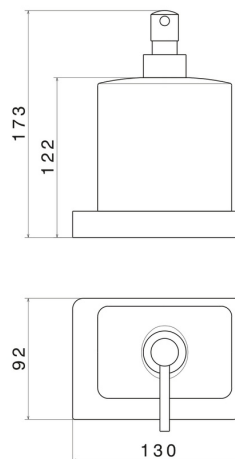

SQUARE ACCESSORIES

62960.61.020

Freestanding soap dispenser. White ceramic - finish PVD
Glossy Gold

PVD Glossy Gold

FEATURES

Material	Ceramic
Installation	Freestanding

TECHNICAL DRAWING

SQUARE ACCESSORIES

62960.61.020

Freestanding soap dispenser. White ceramic - finish PVD Glossy Gold

AVAILABLE FINISHES

61.020

PVD Glossy Gold

01.014

finish Matt White

01.093