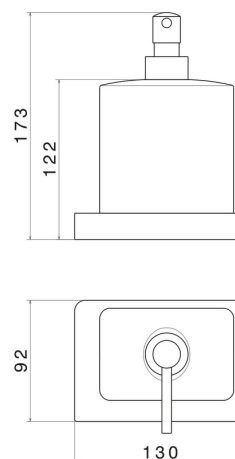

## 62960.M0.070

Freestanding soap dispenser. White ceramic - finish Titanium Satin

### TECHNICAL DRAWING

---