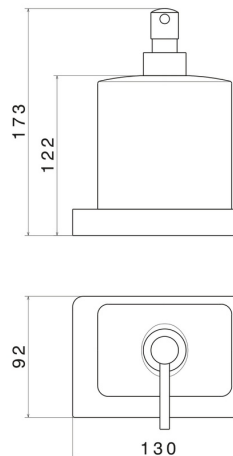

SQUARE ACCESSORIES

62960.M0.071

Freestanding soap dispenser. White ceramic - finish Gold Satin

FEATURES

Material	Ceramic
Installation	Freestanding

TECHNICAL DRAWING

SQUARE ACCESSORIES

62960.M0.071