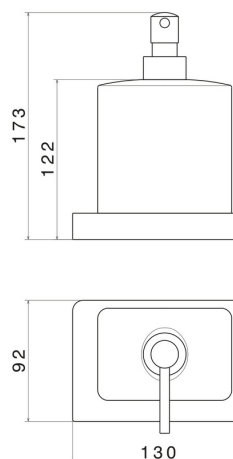

SQUARE ACCESSORIES

62960.M0.072

Freestanding soap dispenser. White ceramic - finish Copper Satin

Copper Satin

FEATURES

Material
Installation

Ceramic
Freestanding

TECHNICAL DRAWING

SQUARE ACCESSORIES

62960.M0.072

Freestanding soap dispenser. White ceramic - finish Copper Satin

AVAILABLE FINISHES

M0.072

Copper Satin

01.014

finish Matt White