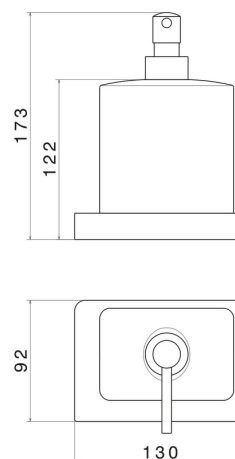

## SQUARE ACCESSORIES

62960.M0.075

Freestanding soap dispenser. White ceramic - finish Copper Glossy

### TECHNICAL DRAWING

---