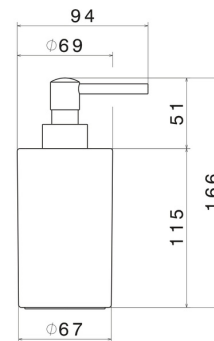

TECHNICAL DRAWING

AR Preview
try it in your home

More Details
on our [website](#)