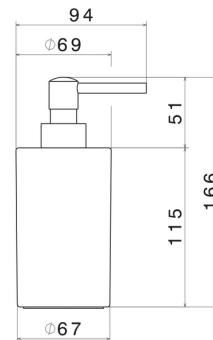

ROUND ACCESSORIES

67260.01.093

Freestanding soap dispenser. White ceramic - finish Matt Black

FEATURES

Material	Ceramic
Installation	Freestanding

TECHNICAL DRAWING

AR Preview
try it in your home

More Details
on our [website](#)