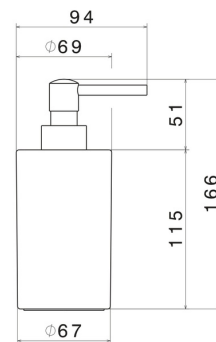

TECHNICAL DRAWING

AR Preview
try it in your home

More Details
on our [website](#)