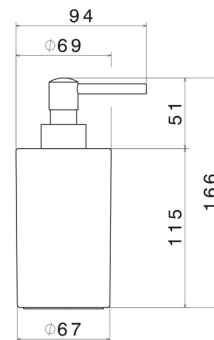

TECHNICAL DRAWING

AR Preview
try it in your home

More Details
on our [website](#)