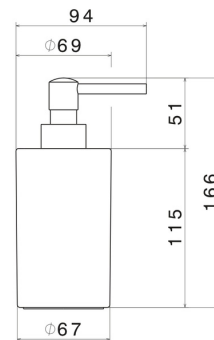

ROUND ACCESSORIES

67260.58.061

Freestanding soap dispenser. White ceramic - finish PVD Copper Bronze

PVD Copper Bronze

FEATURES

Material	Ceramic
Installation	Freestanding

TECHNICAL DRAWING

AR Preview
try it in your home