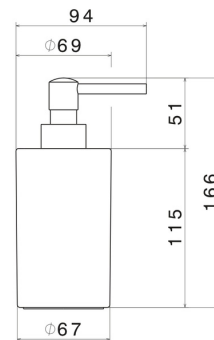

ROUND ACCESSORIES

67260.59.066

Freestanding soap dispenser. White ceramic - finish PVD
Brushed steel

PVD Brushed steel

FEATURES

Material	Ceramic
Installation	Freestanding

TECHNICAL DRAWING

AR Preview
try it in your home

More Details
on our [website](#)

ROUND ACCESSORIES

67260.59.066

Freestanding soap dispenser. White ceramic - finish PVD Brushed steel

AVAILABLE FINISHES

59.066

PVD Brushed steel

01.014