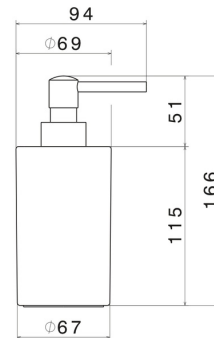

TECHNICAL DRAWING

AR Preview
try it in your home

More Details
on our [website](#)