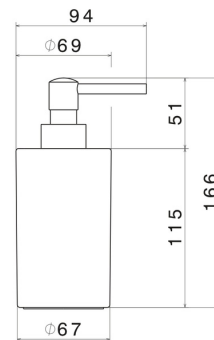

ROUND ACCESSORIES

67260.59.097

Freestanding soap dispenser. White ceramic - finish PVD
Brushed Gold

PVD Brushed Gold

FEATURES

Material	Ceramic
Installation	Freestanding

TECHNICAL DRAWING

AR Preview
try it in your home