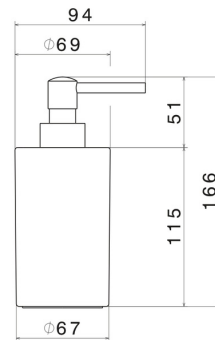

TECHNICAL DRAWING

AR Preview
try it in your home

More Details
on our [website](#)