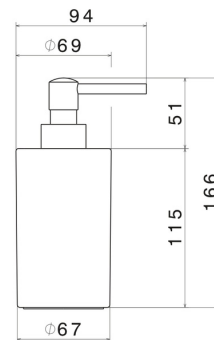

ROUND ACCESSORIES

67260.M0.072

Freestanding soap dispenser. White ceramic - finish Copper Satin

FEATURES

Material	Ceramic
Installation	Freestanding

TECHNICAL DRAWING

AR Preview
try it in your home

More Details
on our [website](#)