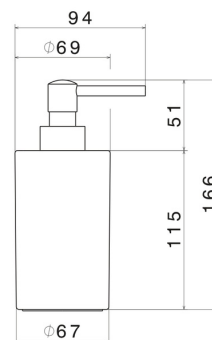

TECHNICAL DRAWING

AR Preview
try it in your home

More Details
on our [website](#)