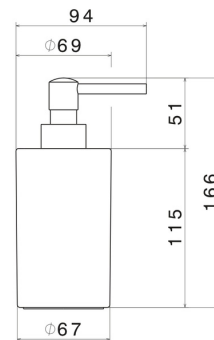

ROUND ACCESSORIES

67260.M0.077

Freestanding soap dispenser. White ceramic - finish Carbon Satin

Carbon Satin

FEATURES

Material	Ceramic
Installation	Freestanding

TECHNICAL DRAWING

AR Preview
try it in your home