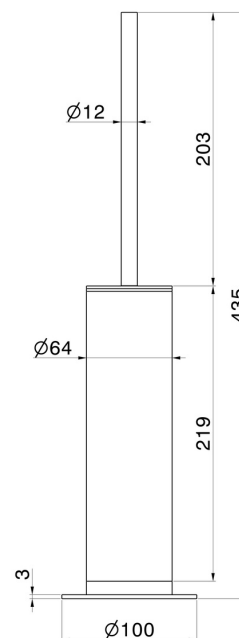

X-STEEL ACCESSORIES

73264X.59.067

Freestanding toilet brush holder with brush - finish PVD Brushed Copper Bronze

PVD Brushed Copper Bronze

FEATURES

Installation

Freestanding

TECHNICAL DRAWING

X-STEEL ACCESSORIES

73264X.59.067

Freestanding toilet brush holder with brush - finish PVD Brushed Copper Bronze

AVAILABLE FINISHES

59.067

PVD Brushed Copper Bronze

50.050

finish Stainless Steel