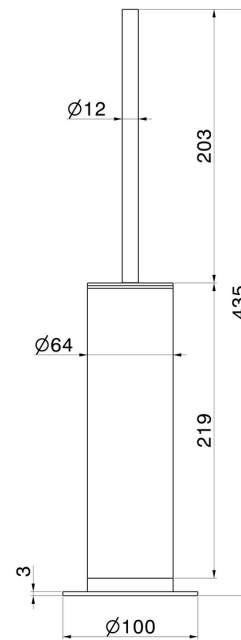

X-STEEL ACCESSORIES

73264X.59.097

Freestanding toilet brush holder with brush - finish PVD Brushed Gold

PVD Brushed Gold

FEATURES

Installation

Freestanding

TECHNICAL DRAWING

X-STEEL ACCESSORIES

73264X.59.097

Freestanding toilet brush holder with brush - finish PVD Brushed Gold

AVAILABLE FINISHES

59.097

PVD Brushed Gold

50.050

finish Stainless Steel