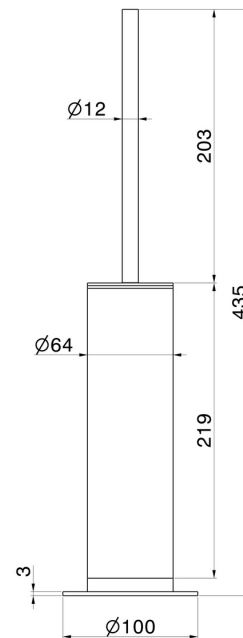

X-STEEL ACCESSORIES

73264X.59.098

Freestanding toilet brush holder with brush - finish PVD Brushed Pale Gold

PVD Brushed Pale Gold

FEATURES

Installation

Freestanding

TECHNICAL DRAWING

X-STEEL ACCESSORIES

73264X.59.098

Freestanding toilet brush holder with brush - finish PVD Brushed Pale Gold

AVAILABLE FINISHES

59.098

PVD Brushed Pale Gold

50.050

finish Stainless Steel