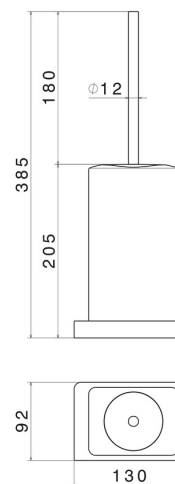

# SQUARE ACCESSORIES

**62966.01.014**

Freestanding toilet brush holder with brush. Black ceramic -  
finish Matt White

## TECHNICAL DRAWING

---