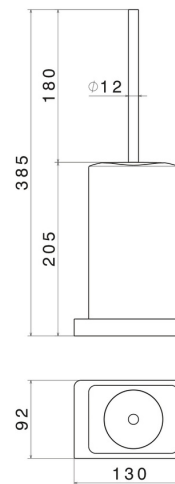

SQUARE ACCESSORIES

62966.01.093

Freestanding toilet brush holder with brush. Black ceramic -
finish Matt Black

FEATURES

Material	Ceramic
Installation	Freestanding

TECHNICAL DRAWING

SQUARE ACCESSORIES

62966.01.093