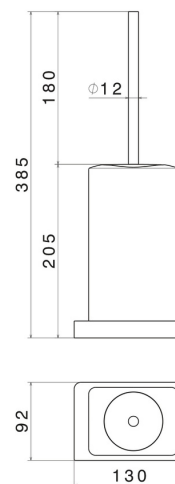

SQUARE ACCESSORIES

62966.21.018

Freestanding toilet brush holder with brush. Black ceramic -
finish Chrome

Chrome

FEATURES

Material	Ceramic
Installation	Freestanding

TECHNICAL DRAWING

SQUARE ACCESSORIES