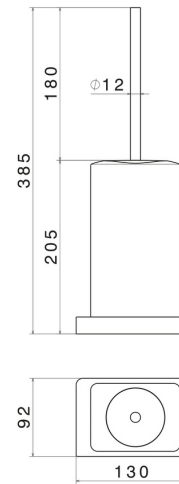

SQUARE ACCESSORIES

62966.58.061

Freestanding toilet brush holder with brush. Black ceramic -
finish PVD Copper Bronze

PVD Copper Bronze

FEATURES

Material	Ceramic
Installation	Freestanding

TECHNICAL DRAWING

SQUARE ACCESSORIES