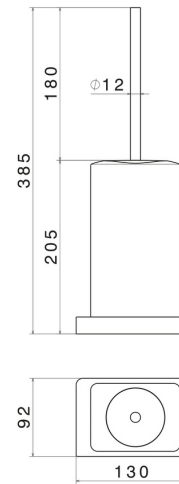

SQUARE ACCESSORIES

62966.59.064

Freestanding toilet brush holder with brush. Black ceramic -
finish PVD Brushed Gun Metal

PVD Brushed Gun Metal

FEATURES

Material	Ceramic
Installation	Freestanding

TECHNICAL DRAWING