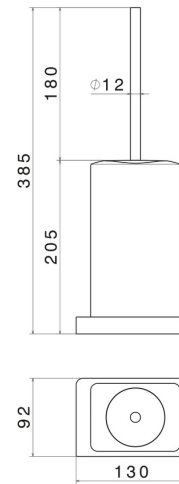

SQUARE ACCESSORIES

62966.59.066

Freestanding toilet brush holder with brush. Black ceramic -
finish PVD Brushed steel

PVD Brushed steel

FEATURES

Material

Ceramic

Installation

Freestanding

TECHNICAL DRAWING

SQUARE ACCESSORIES

62966.59.066

Freestanding toilet brush holder with brush. Black ceramic - finish PVD Brushed steel

AVAILABLE FINISHES

59.066

PVD Brushed steel