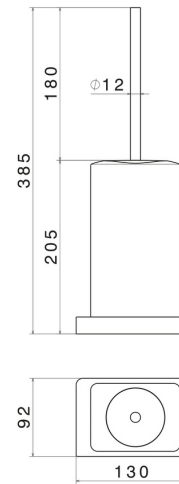

SQUARE ACCESSORIES

62966.59.067

Freestanding toilet brush holder with brush. Black ceramic -
finish PVD Brushed Copper Bronze

PVD Brushed Copper Bronze

FEATURES

Material	Ceramic
Installation	Freestanding

TECHNICAL DRAWING