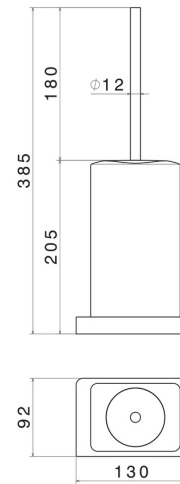

SQUARE ACCESSORIES

62966.59.097

Freestanding toilet brush holder with brush. Black ceramic -
finish PVD Brushed Gold

PVD Brushed Gold

FEATURES

Material	Ceramic
Installation	Freestanding

TECHNICAL DRAWING

SQUARE ACCESSORIES