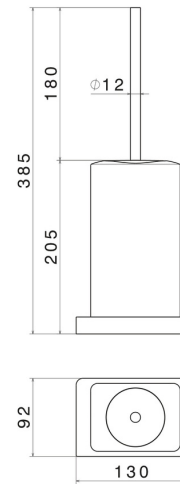

TECHNICAL DRAWING