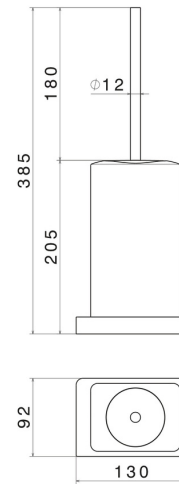

SQUARE ACCESSORIES

62966.M0.070

Freestanding toilet brush holder with brush. Black ceramic -
finish Titanium Satin

FEATURES

Material	Ceramic
Installation	Freestanding

TECHNICAL DRAWING

SQUARE ACCESSORIES

62966.M0.070