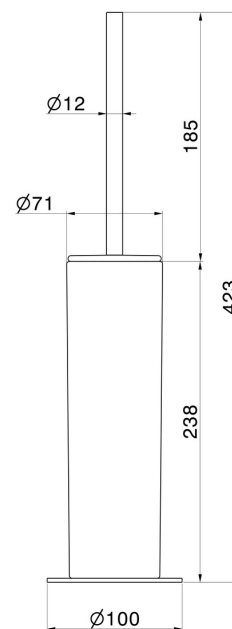

ROUND ACCESSORIES

67266.01.014

Freestanding toilet brush holder with brush. Black ceramic -
finish Matt White

FEATURES

Material	Ceramic
Installation	Freestanding

TECHNICAL DRAWING

ROUND ACCESSORIES

67266.01.014

47.083

finish Groove Bronze

58.061

finish PVD Copper Bronze

58.063

finish PVD Gun Metal

59.064

finish PVD Brushed Gun Metal