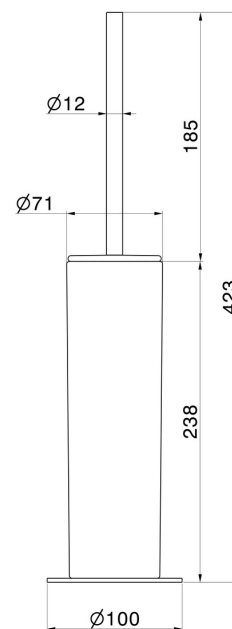

ROUND ACCESSORIES

67266.01.093

Freestanding toilet brush holder with brush. Black ceramic - finish Matt Black

FEATURES

Material	Ceramic
Installation	Freestanding

TECHNICAL DRAWING

ROUND ACCESSORIES

67266.01.093

47.083

finish Groove Bronze

58.061

finish PVD Copper Bronze

58.063

finish PVD Gun Metal

59.064

finish PVD Brushed Gun Metal