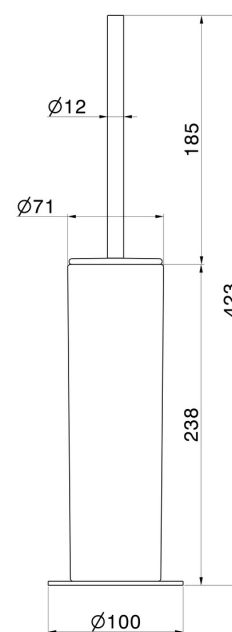

ROUND ACCESSORIES

67266.21.018

Freestanding toilet brush holder with brush. Black ceramic -
finish Chrome

Chrome

FEATURES

Material
Installation

Ceramic
Freestanding

TECHNICAL DRAWING

ROUND ACCESSORIES

67266.21.018

Freestanding toilet brush holder with brush. Black ceramic - finish Chrome

AVAILABLE FINISHES

21.018

Chrome

01.014

finish Matt White