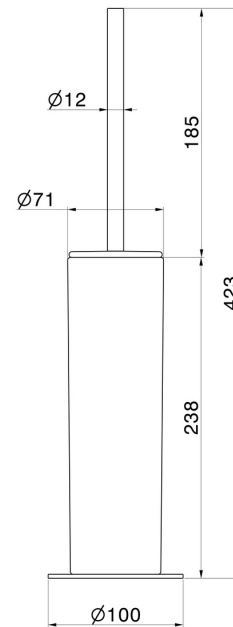

ROUND ACCESSORIES

67266.47.083

Freestanding toilet brush holder with brush. Black ceramic -
finish Groove Bronze

Groove Bronze

FEATURES

Material

Ceramic

Installation

Freestanding

TECHNICAL DRAWING

ROUND ACCESSORIES

67266.47.083

Freestanding toilet brush holder with brush. Black ceramic - finish Groove Bronze

AVAILABLE FINISHES

47.083

Groove Bronze