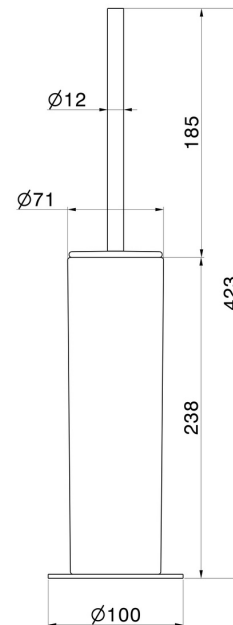

ROUND ACCESSORIES

67266.58.061

Freestanding toilet brush holder with brush. Black ceramic - finish PVD Copper Bronze

PVD Copper Bronze

FEATURES

Material	Ceramic
Installation	Freestanding

TECHNICAL DRAWING

ROUND ACCESSORIES

67266.58.061

Freestanding toilet brush holder with brush. Black ceramic - finish PVD Copper Bronze

AVAILABLE FINISHES

58.061

PVD Copper Bronze

01.014

finish Matt White

01.093