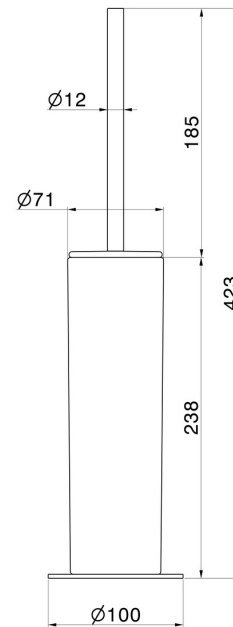

ROUND ACCESSORIES

67266.58.063

Freestanding toilet brush holder with brush. Black ceramic - finish PVD Gun Metal

PVD Gun Metal

FEATURES

Material	Ceramic
Installation	Freestanding

TECHNICAL DRAWING

ROUND ACCESSORIES

67266.58.063

Freestanding toilet brush holder with brush. Black ceramic - finish PVD Gun Metal

AVAILABLE FINISHES

58.063

PVD Gun Metal

01.014

finish Matt White

01.093